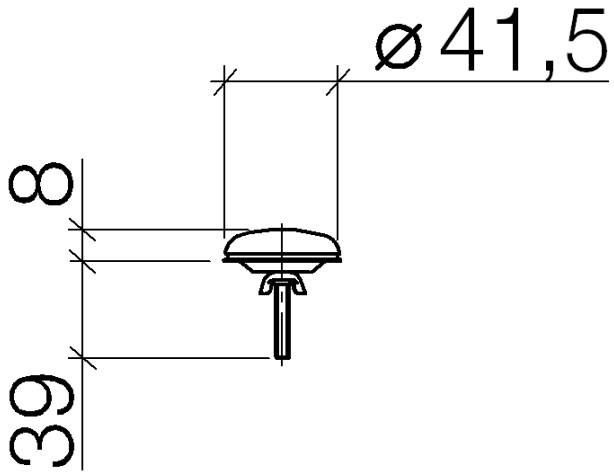

Cover for tap hole - brushed chrome

IMO

12 715 970

Fits: IMO, LULU, MADISON, MEM, TARA,  
CL.1, LISSÉ, VAIA, META, CYO

	brushed chrome	12 715 970-04
	Chrome	12 715 970-00
	Brushed Platinum	12 715 970-06
	Platinum	12 715 970-08
	Durabrace (23kt Gold)	12 715 970-09
	Dark Chrome	12 715 970-19
	Light Gold	12 715 970-26
	Brushed Light Gold	12 715 970-27
	Brushed Durabrace (23kt Gold)	12 715 970-28
	Matte Black	12 715 970-33
	Brushed Bronze	12 715 970-42
	Brushed Champagne (22kt Gold)	12 715 970-46
	Champagne (22kt Gold)	12 715 970-47
	Brushed Chrome	12 715 970-93
	Brushed Dark Platinum	12 715 970-99

Cover for tap hole - brushed chrome

---

IMO

12 715 970

12 715 970

12 715 970

Parts for other  
finishes can be found  
here: [Chrome](#)